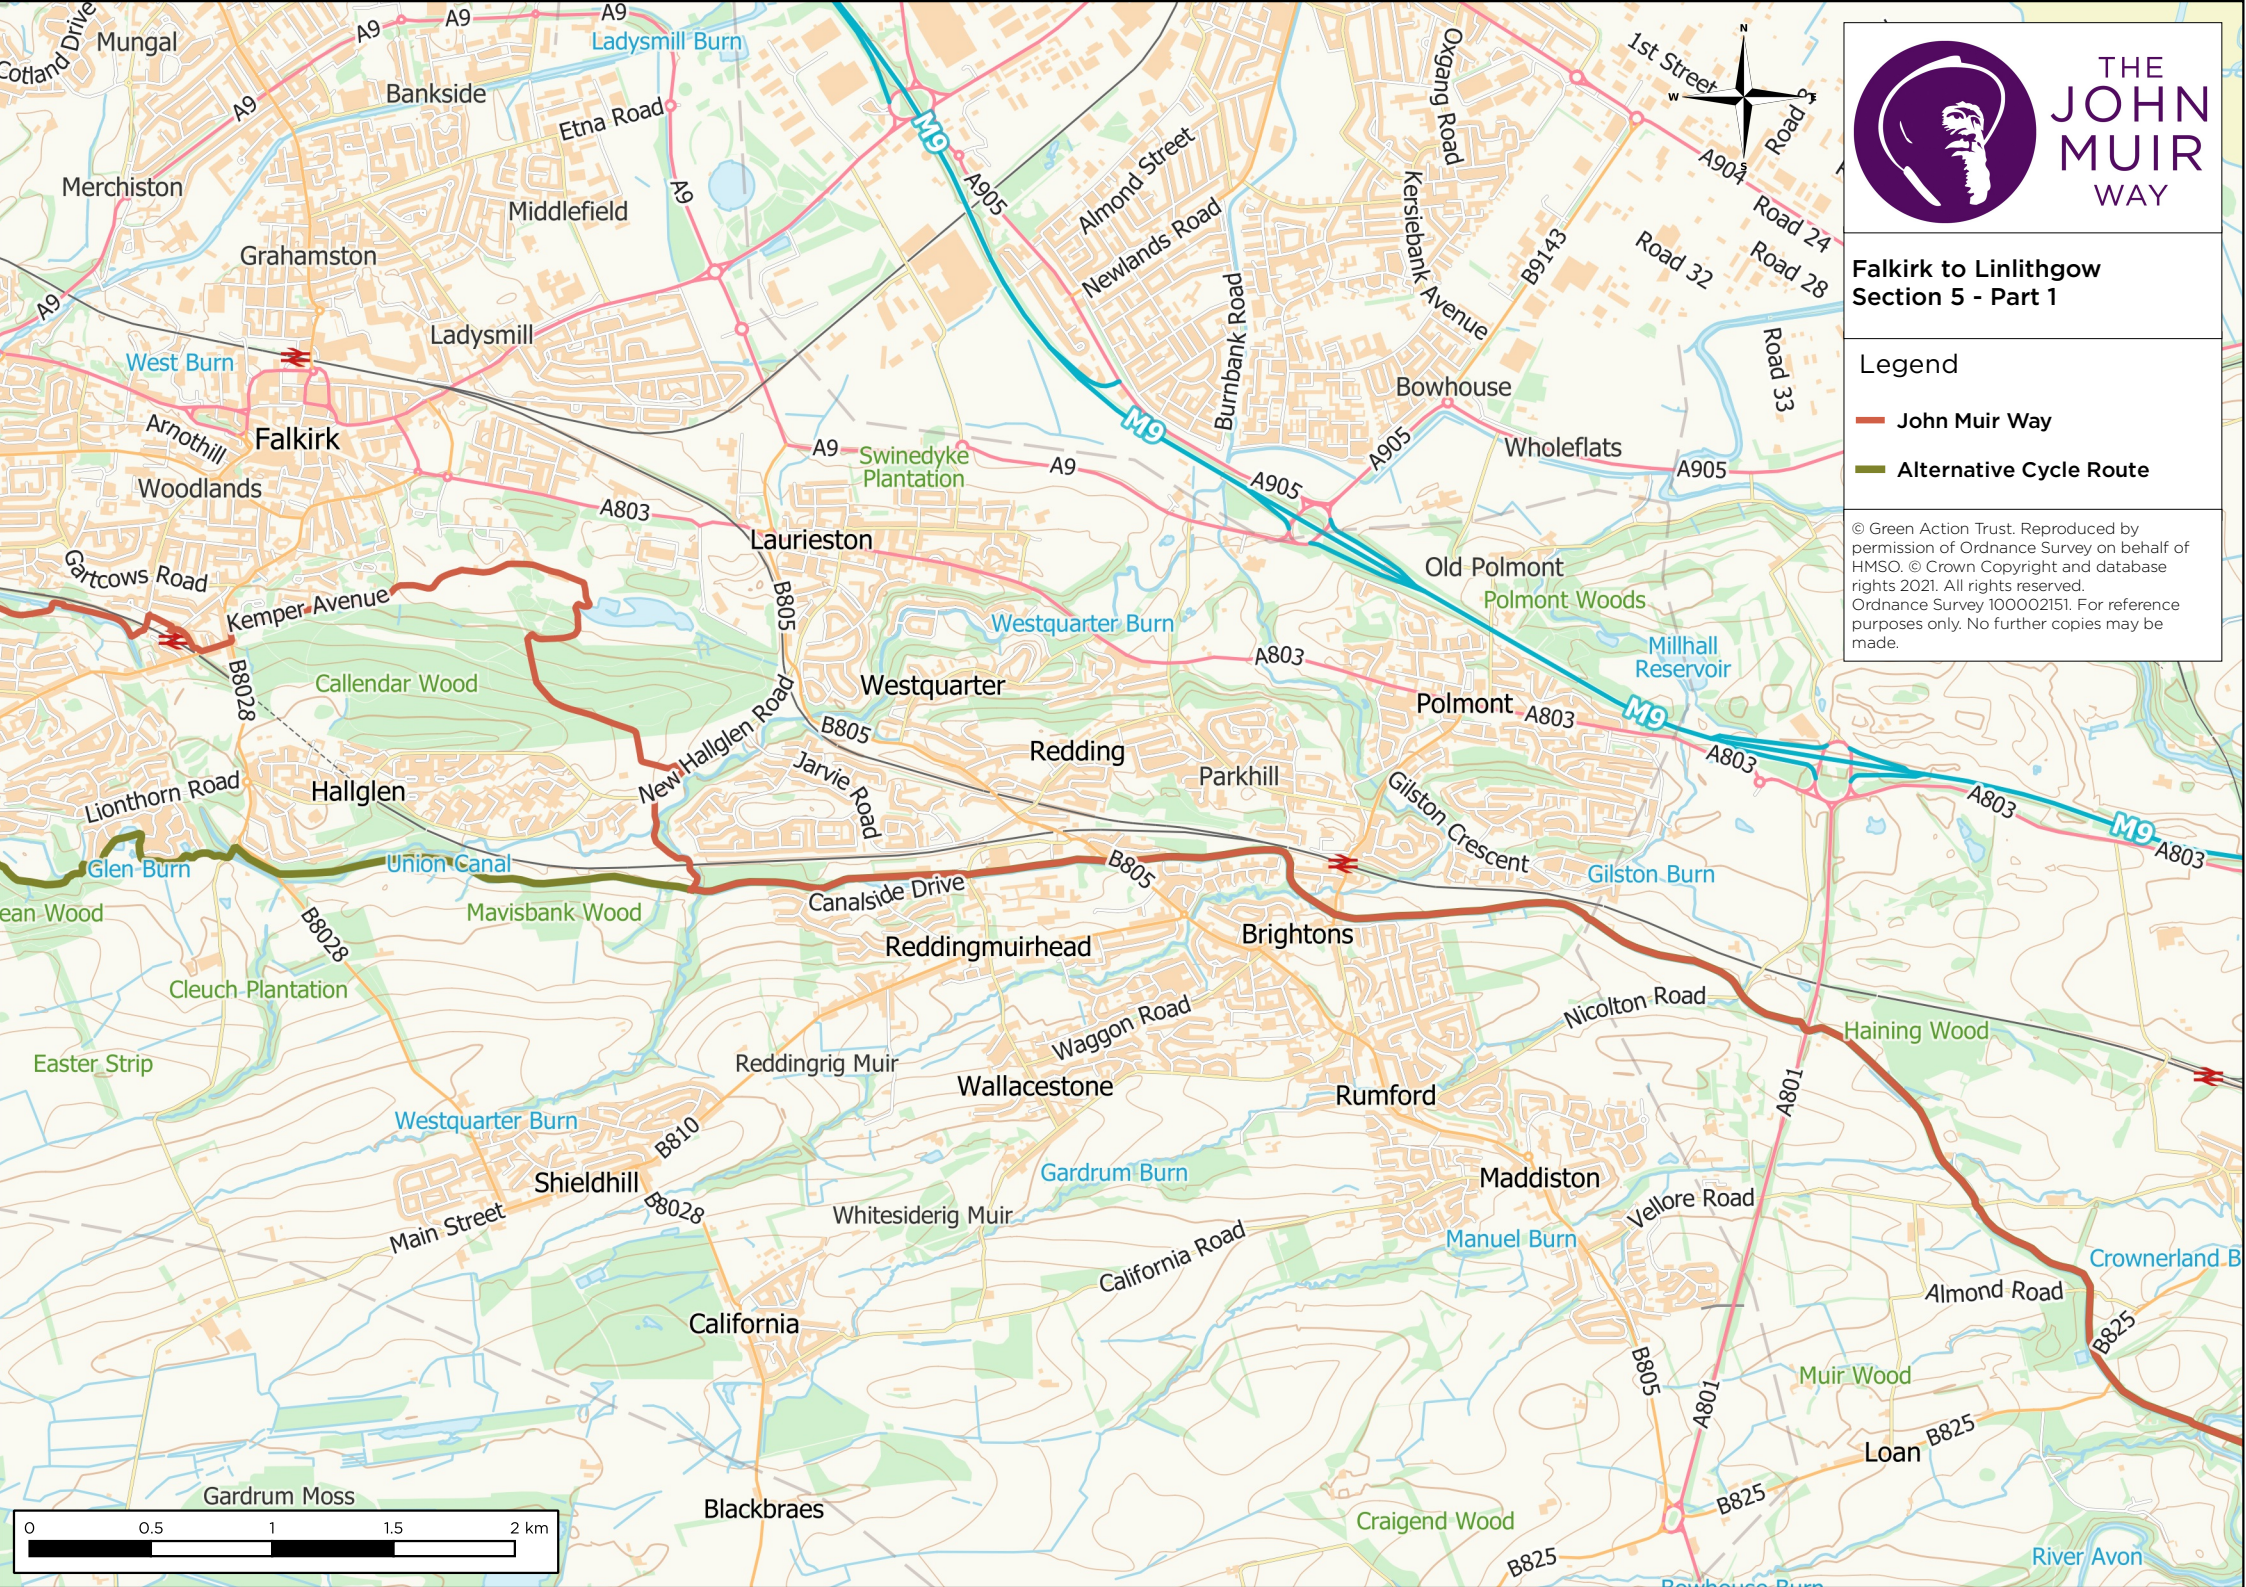

THE
**JOHN
MUIR**
WAY

**Falkirk to Linlithgow
Section 5 - Part 1**

Legend

-  **John Muir Way**
-  **Alternative Cycle Route**

© Green Action Trust. Reproduced by permission of Ordnance Survey on behalf of HMSO. © Crown Copyright and database rights 2021. All rights reserved. Ordnance Survey 100002151. For reference purposes only. No further copies may be made.

THE
**JOHN
MUIR**
WAY

**Falkirk to Linlithgow
Section 5 - Part 2**

Legend

-  **John Muir Way**
-  **Alternative Cycle Route**

© Green Action Trust. Reproduced by permission of Ordnance Survey on behalf of HMSO. © Crown Copyright and database rights 2021. All rights reserved. Ordnance Survey 100002151. For reference purposes only. No further copies may be made.