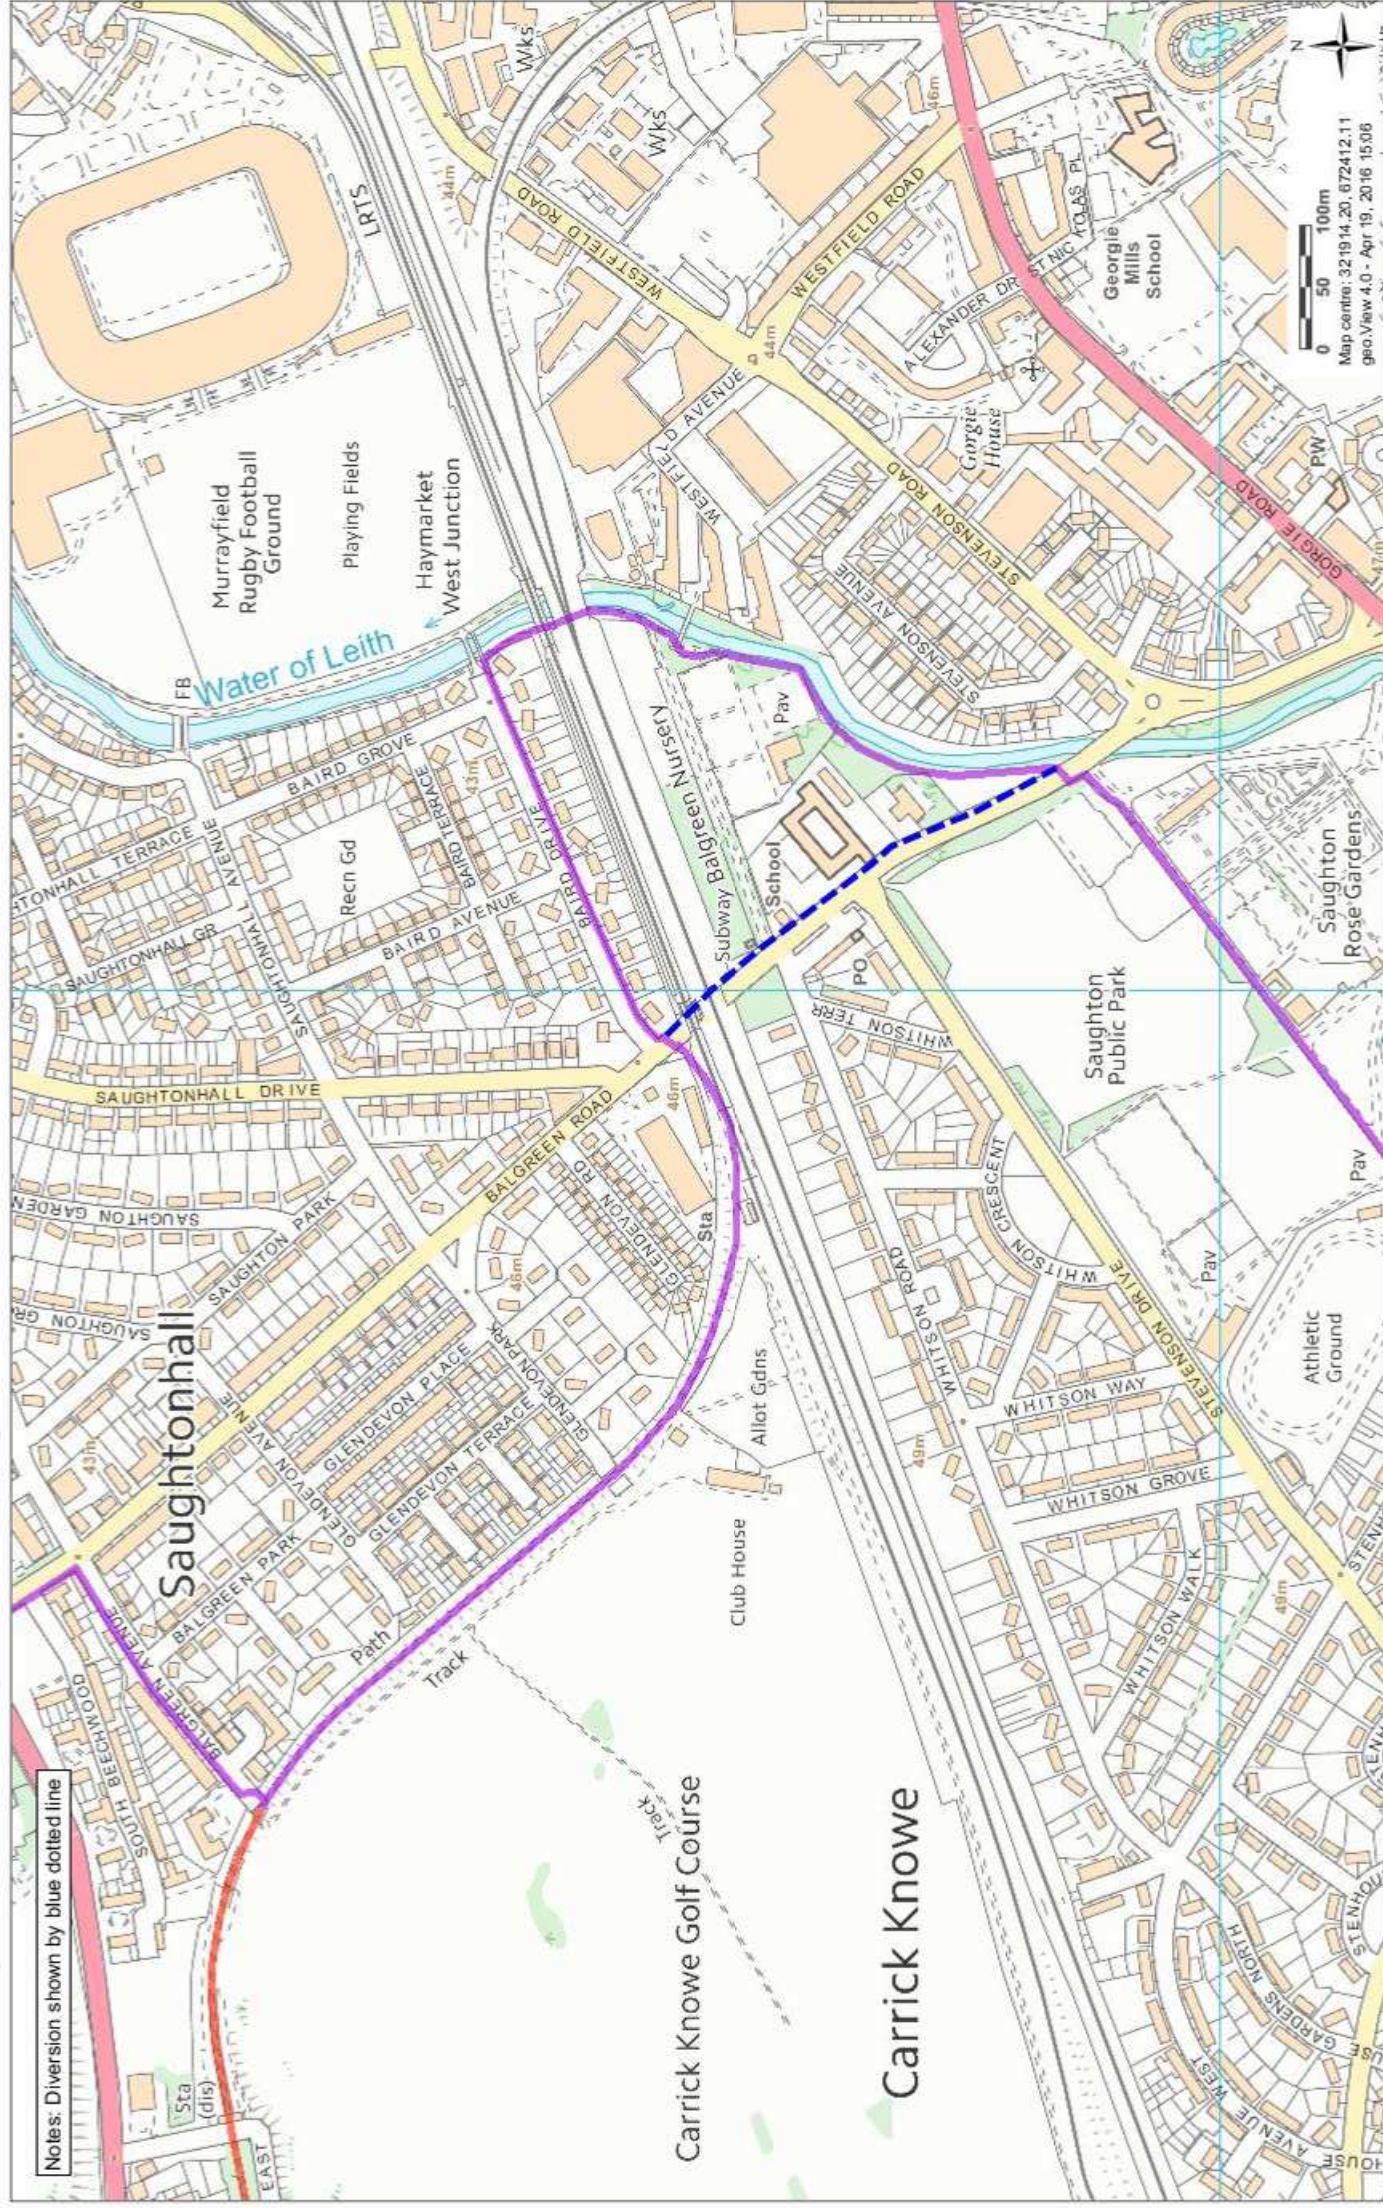

John Muir Way Diversion - Balgreen, Edinburgh

Notes: Diversion shown by blue dotted line

Saughtonhall

Carrick Knowe Golf Course

Carrick Knowe

© Crown Copyright and database right 2016. All rights reserved. Ordnance Survey Licence number SNH 100017908
© Scottish Natural Heritage, © Scottish Office, © Scottish Executive, © General Register Office (Scotland),
© Scottish Rights of Way Society, © Forest Enterprise, © Forestry Commission, SSNWI © Highland Birchwoods,
Some features of this map are based on digital spatial data licensed from the Centre for Ecology and Hydrology © NERC (CEH) Defra and Met Office
© Crown Copyright © The James Hutton Institute Ordnance Survey