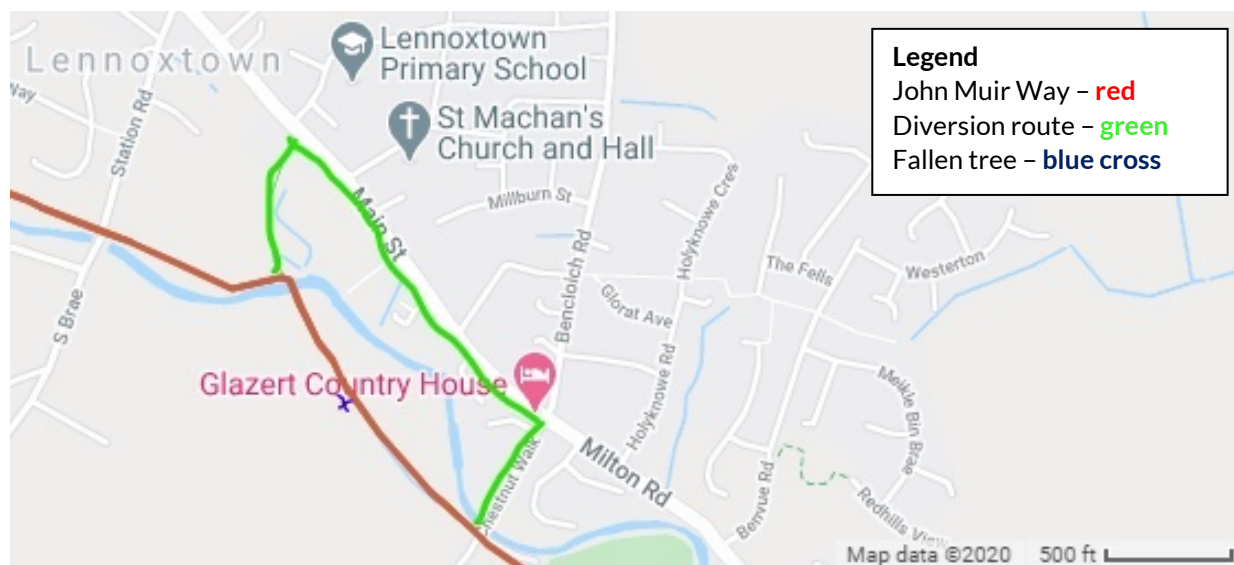

## Diversion: Section 3 – Lennoxton

From 28 August 2020

A diversion is advised for a short section of the Strathkelvin Railway Path at Lennoxton, due to a fallen tree.

### Directions

#### **West-bound diversion (towards Strathblane)**

Leave the JMW at NS 63002 77301 where it crosses a minor road Chestnut Walk, turning right over the stone bridge. Follow Chestnut Walk, passing the Glazert Country House Hotel, and turn left onto Main Street (A891) in Lennoxton village. Follow the pavement for 0.3 mile then turn left down a lane, signed for Strathkelvin Railway Path, with School Lane on the opposite side of the A891. Follow the path past playing fields to re-join the JMW. Turn right onto the JMW to continue west towards Strathblane.

#### **East-bound diversion (towards Kirkintilloch)**

Leave the JMW at NS 62779 77622 at a path junction, after passing playing fields and a bottling plant on your left. Take the left path, signed for local amenities, and follow to reach Main Street (A891) in Lennoxton village. Turn right onto Main Street and follow the pavement for 0.3 mile. Turn right onto Chestnut Walk, following sign for Strathkelvin Railway Path, and passing the Glazert Country House Hotel. Re-join the JMW after crossing the stone bridge, turning left to continue to east towards Kirkintilloch.